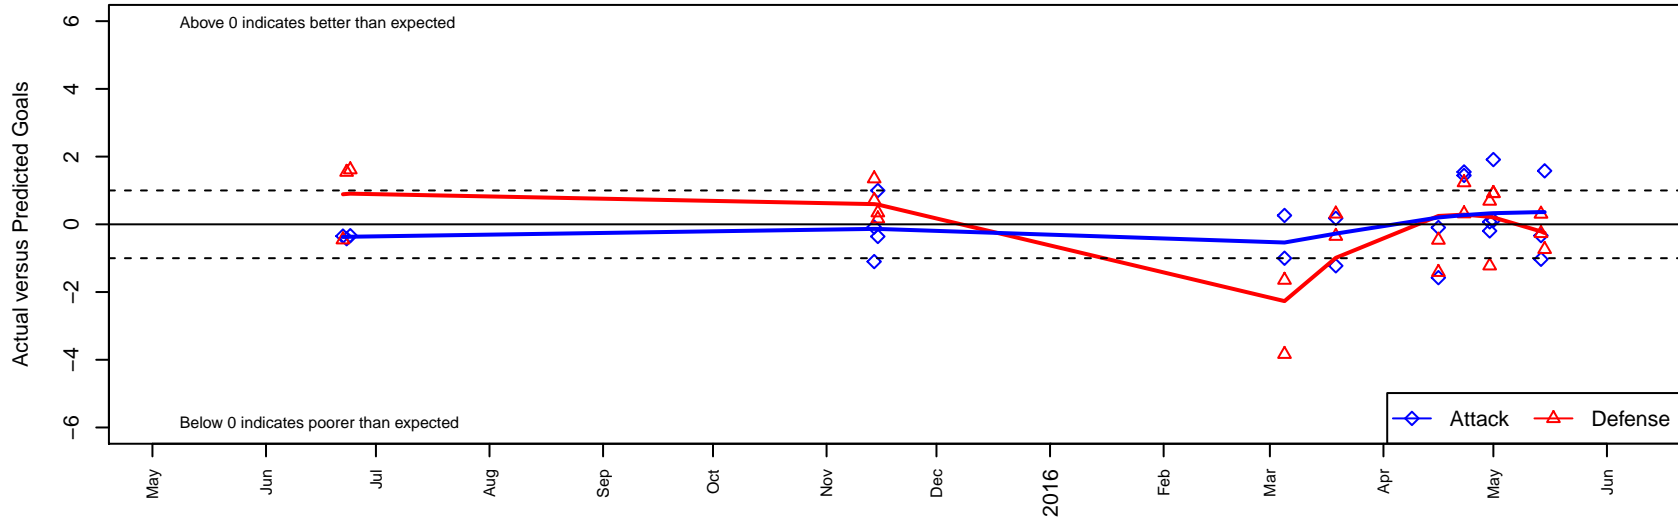

Jackson Hole United B00

, WY
 B00 total strength=1273
 attack=5.86 defense=4.53
 spr league = Spr Idaho D3 U15/16 A U16

alt names used:
 Jackson Hole (WY) (SC)

Venues played:
 2015 Far West Regionals U14
 2015 FC Nova Fall Showcase U15/16 King
 2015 Spr Idaho D3 U15/16 A U16
 2015 Canyon Rim Classic U15-16 B U16
 2015 PVSC Spring Classic BU15/16 U16

Jackson Hole United B00
 Dots are actual minus expected GF (blue circles) and GA (red triangles).
 Blue line is smoothed change in attack strength. Red is smoothed change in defense strength.

**attack and defense variance (black dot)
relative to other teams
and top 10 in region**

**attack and defense rating
relative to others at age
and all opponents in last 13 months**

**attack and defense rating
relative to others at age
and all opponents in last 13 months**

Performance relative to 13 month average

Performance relative to 13 month average

Distribution of opponents
 Red = Lose zone, Blue = Win zone, Green = Even
 Black line separates win/lose zones

lot. A=Neither has attack advantage, B=Opponent has both attack and defense advantage, C=Opponent has both attack and defense disadvantage, D=Both have